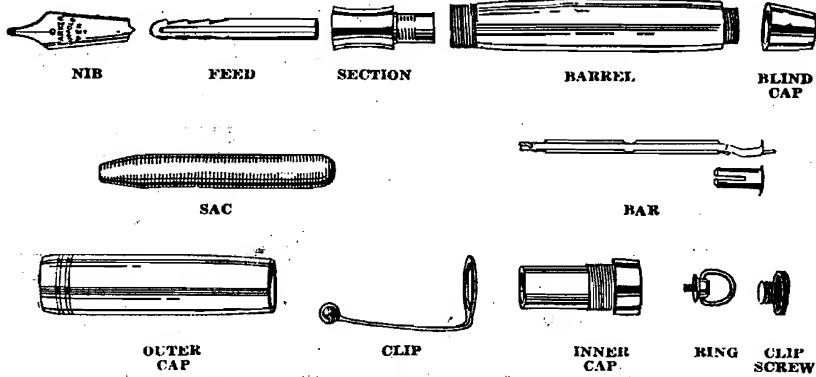

Parker

REPAIR PARTS

Price List

No. 5306

The Parker Pen Company

JANESVILLE • WISCONSIN • U. S. A.

PARKER VACUMATIC PEN PARTS

	\$10.00 Senior Maxima & Maxima Vacumatic	\$8.75 Major & Debutante Vacumatic	\$7.50 Standard & Slender Vacumatic	\$5.00 Junior & Debutante Vacumatic
Nib	4.50	3.50	3.50	2.00
Tube Feed30	.30	.30	.30
Section30	.30	.30	.20
Barrel	1.80	1.20	1.20	.80
Filler Unit Complete60	.60	.60	.60
Filling Mechanism50	.50	.50	.50
Diaphragm10	.10	.10	.10
Blind Cap Complete50	.50	.40	.20
Blind Cap Section40	.40	.30	.10
Blind Cap Band05	.05	.05	.05
Blind Cap Screw05	.05	.05	.05
Outer Cap	1.70	1.70	1.10	.70
Clip Screw05	.05	.05	.05
Clip60	.60	.60	.60
Ring Crown60	

PARKER BUTTON FILLER PEN PARTS

	\$7.00 Duofold Senior	\$5.00 Duofold Junior	\$5.00 Duofold Lady	\$5.00 Duofold Midget	\$3.50 DeLuxe Challenger	\$2.75 Parker Challenger
Nib	3.50	2.50	2.50	2.50	1.50	1.25
Feed	.15	.15	.15	.15	.15	.15
Section	.15	.15	.15	.15	.15	.15
Barrel	1.40	.90	.80	.80	.70	.50
Blind Cap	.10	.10	.10	.10	.10	.10
Bar	.10	.10	.10	.10	.10	.10
Sac	.10	.10	.10	.10	.10	.10
Outer Cap	1.40	.90	.80	.80	.70	.50
Inner Cap	.20	.20	.20	.20		
Clip Screw					.05	.05
Clip	.30	.30	.30	.30	.30	.30
Ring					.30	.30

PARKER PENCIL PARTS

POINT

MECHANISM

BARREL

CAP

CLIP or SCREW RING

CLIP SCREW

List Price of Pencil Parts	VACUMATIC PENCIL PARTS				DUOFOLD PENCIL PARTS		
	\$5.00 Senior Maxima & Maxima Vacumatic	\$4.00 Major Vacumatic	\$3.75 Standard & Slender Vacumatic	\$3.50 Debutante & Junior Vacumatic	\$4.25 Duofold Senior	\$3.75 Duofold Junior	\$3.25 Duofold Lady
Point40	.40	.40	.40	.80	.70	.60
Mechanism	1.30	1.00	1.00	1.00	1.50	1.30	1.10
Barrel	1.20	.80	.80	.60	.90	.80	.70
Cap	1.40	1.40	1.00	.80	.90	.80	.70
Clip Screw05	.05	.05	.05	.05	.05	.05
Clip60	.60	.60	.60	.30	.30	.30
Ring Crown60	.60			.30